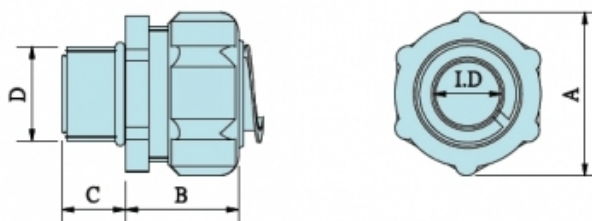

Teplota: -45°C / +105°C

| kat. č.      | Hadice | Závit   | Rozměry (mm) |      |      |      |      | balení (m) |
|--------------|--------|---------|--------------|------|------|------|------|------------|
|              |        |         | I.D.         | A    | B    | C    | D    |            |
| RSMB-3816UL  | 3/8"   | M16x1,5 | 11,0         | 29,0 | 22,5 | 12,5 | 16,0 | 50         |
| RSMB-3820UL  | 3/8"   | M20x1,5 | 11,0         | 29,0 | 22,5 | 14,5 | 20,0 | 50         |
| RSMB-1220UL  | 1/2"   | M20x1,5 | 14,5         | 33,5 | 22,5 | 14,5 | 20,0 | 50         |
| RSMB-3425UL  | 3/4"   | M25x1,5 | 19,5         | 41,5 | 28,0 | 16,0 | 25,0 | 50         |
| RSMB-0132UL  | 1"     | M32x1,5 | 25,0         | 46,0 | 31,5 | 19,5 | 32,0 | 50         |
| RSMB-11440UL | 1 1/4" | M40x1,5 | 33,5         | 55,5 | 34,0 | 20,5 | 40,0 | 25         |
| RSMB-11250UL | 1 1/2" | M50x1,5 | 38,0         | 63,2 | 36,5 | 24,5 | 50,0 | 20         |
| RSMB-0263UL  | 2"     | M63x1,5 | 49,5         | 76,0 | 44,5 | 27,0 | 63,0 | 10         |